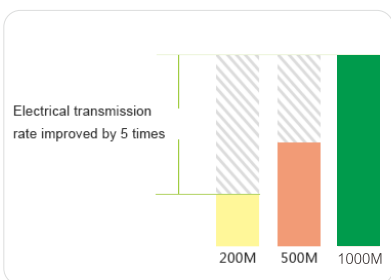

PH3

Blazing-Fast Home Network Made for Home Entertainment

AV1000 Gigabit Powerline Adapter

The PH3 1000Mbps Powerline Adapter is designed for 3D/HD video streaming and entertainment throughout home over existing electrical wiring. Compliant with HomePlug AV2 standard, this device turns your power circuitry into smart home network. Simply plug one PH3 powerline adapter that links to a broadband router into the power outlet, plug the other into the other socket in any desired room, you can then easily and instantly connect to a home network with speeds of up to 1000Mbps. No drilling, laying complicated wires and manual configuration, the PH3 allows you to build a blazing-fast network to enjoy best ever experience 3D/HD home entertainment with minimum cost and efforts.

Blazing-fast Experience

Up to 1000Mbps transmission rate over power circuitry, ideal for 3D/HD video streaming, IPTV and online gaming throughout home

Electrical transmission rate improved by 5 times

No Laying Complicated Wires