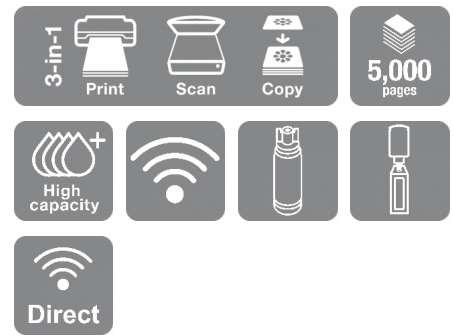

DATASHEET / BROCHURE

KEY FEATURES

- **Reduce your printing costs**
  Economical ink tank printer with lots of ink included
- **Reliable and durable**
  One-year or 100,000-page warranty
- **Reduce energy usage**
  Save up to 95% in power consumption⁴
- **Fill up and forget**
  Print thousands of pages with the included ink
- **Fast printing and Wi-Fi**
  Mobile printing, 15ppm print speeds² and no warm up time