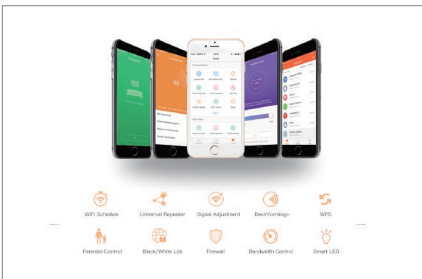

Selling Points

- AC1200 Mbps Wireless
- MU-MIMO
- 3 Gigabit LAN & 1 Gigabit WAN
- 1GHz CPU
- VPN Client and Server
- Dual-Band Wireless
- 4 Omni-directional Antennas
- USB 2.0 Port
- Parental Controls
- WiFi Schedule

Selling Points

Super Experience for Gaming and Streaming

- With 4 gigabit ports for fast and stable internet connection
- 1GHz CPU for multi-client with responsive performance and fast speed
- USB2.0 port supports making it sharing center of your home

Ultimate Coverage and Stable Performance

- High power amplifiers for entire-home coverage and eliminating your WiFi dead zones
- MU-MIMO Technology ensures a stable wireless connection and increased quantity of connected clients and data processing
- Beamforming+ technology boosts range for the 802.11ac wave2 WiFi devices
- Four external omni-directional antennas assure greater home coverage

Smart Management via Tenda App

- Smart WiFi Schedule can turn on/off WiFi automatically
- Advanced QoS for uninterrupted HD Video streaming
- Power saving and LED control for energy-green household
- Smart Tenda WiFi app for real time management