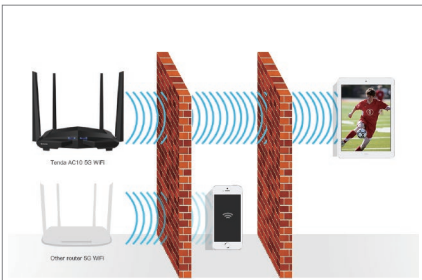

Selling Points

Super Experience for Gaming and Streaming

- With 4 gigabit ports for fast and stable internet connection
- 1GHz CPU for multi-client with responsive performance and fast speed
- USB2.0 port supports making it sharing center of your home